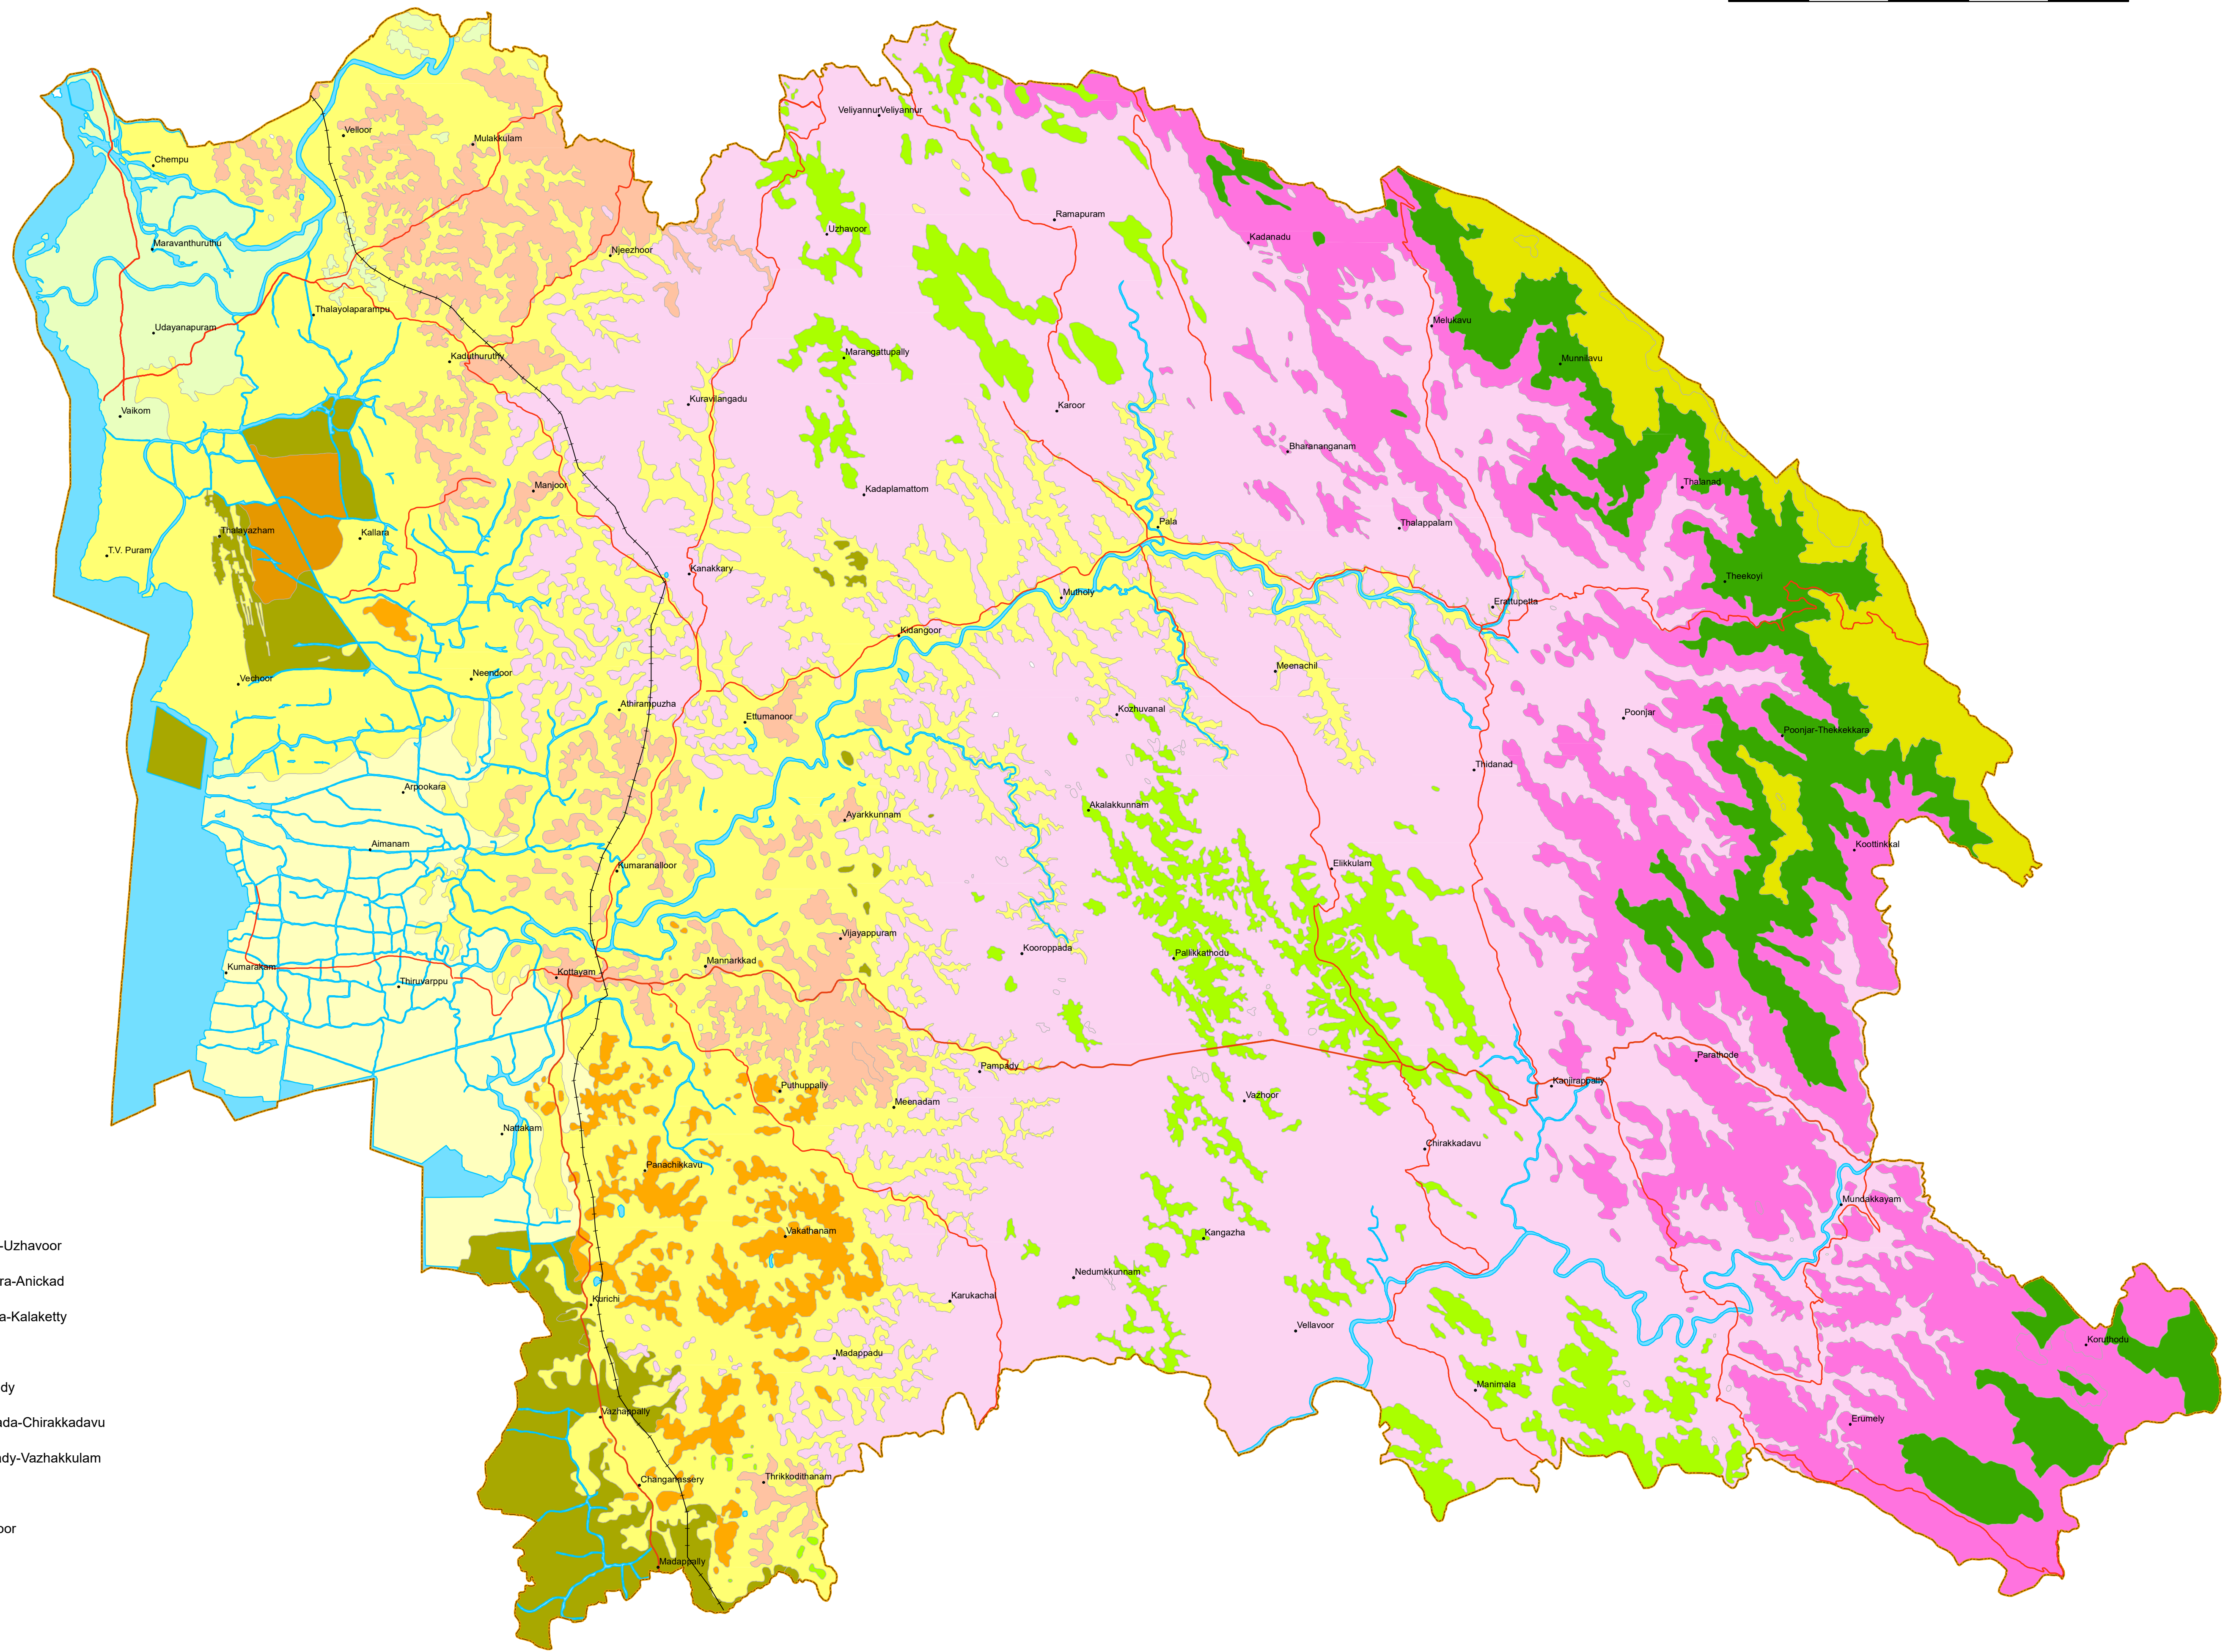

76°20'0"E

76°30'0"E

76°40'0"E

76°50'0"E

SOILS

KOTTAYAM DISTRICT

LEGEND

- National Highway
- State Highway
- Railwayline
- Waterbody
- District Boundary
- Soil Association**
- Arpookara - Kottapuram -Parampuzha
- Champakulam-Manjoor-Vechoor
- Changanacherry-Muthur-Thakazhy
- Kodumon-Paipara-Uzhavoor
- Lakkattoor-Vallichira-Anickad
- Mavady-Kalloopara-Kalaketty
- Muthur-Kurichi
- Nellappara - Mavady
- Pampady-Kooropada-Chirakkadavu
- Parampuzha-Marady-Vazhakkulam
- Purakkad
- Udayemperur-Ayroor

76°20'0"E

76°30'0"E

76°40'0"E

76°50'0"E