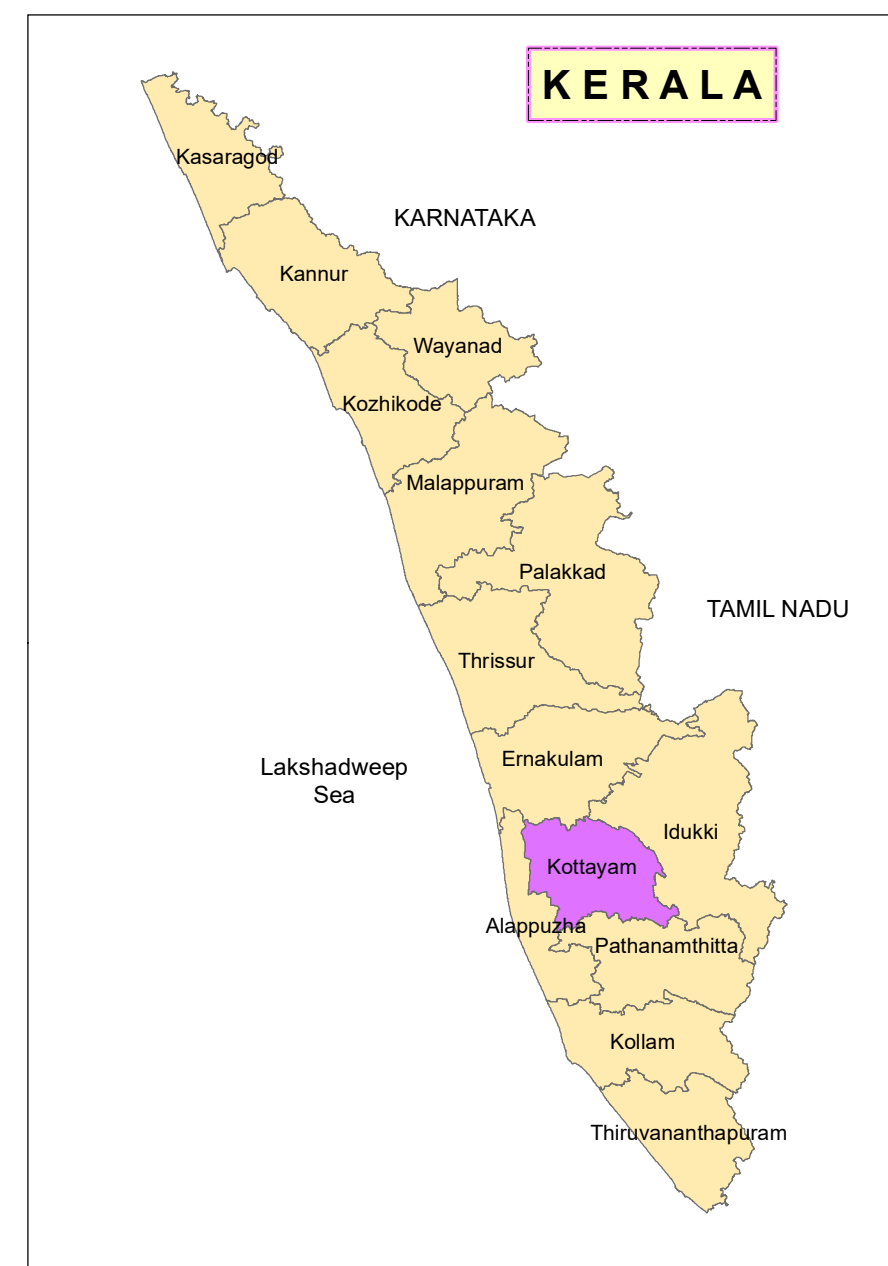

76°20'0"E

76°30'0"E

76°40'0"E

76°50'0"E

SOILS

KOTTAYAM DISTRICT

LEGEND

- National Highway
- State Highway
- Railwayline
- Waterbody
- District Boundary
- Soil Association**
- Arpookara - Kottapuram -Parampuzha
- Champakulam-Manjoor-Vechoor
- Changanacherry-Muthur-Thakazhy
- Kodumon-Paipara-Uzhavoor
- Lakkattoor-Vallichira-Anickad
- Mavady-Kalloopara-Kalaketty
- Muthur-Kurichi
- Nellappara - Mavady
- Pampady-Kooropada-Chirakkadavu
- Parampuzha-Marady-Vazhakkulam
- Purakkad
- Udayemperur-Ayroor

76°20'0"E

76°30'0"E

76°40'0"E

76°50'0"E